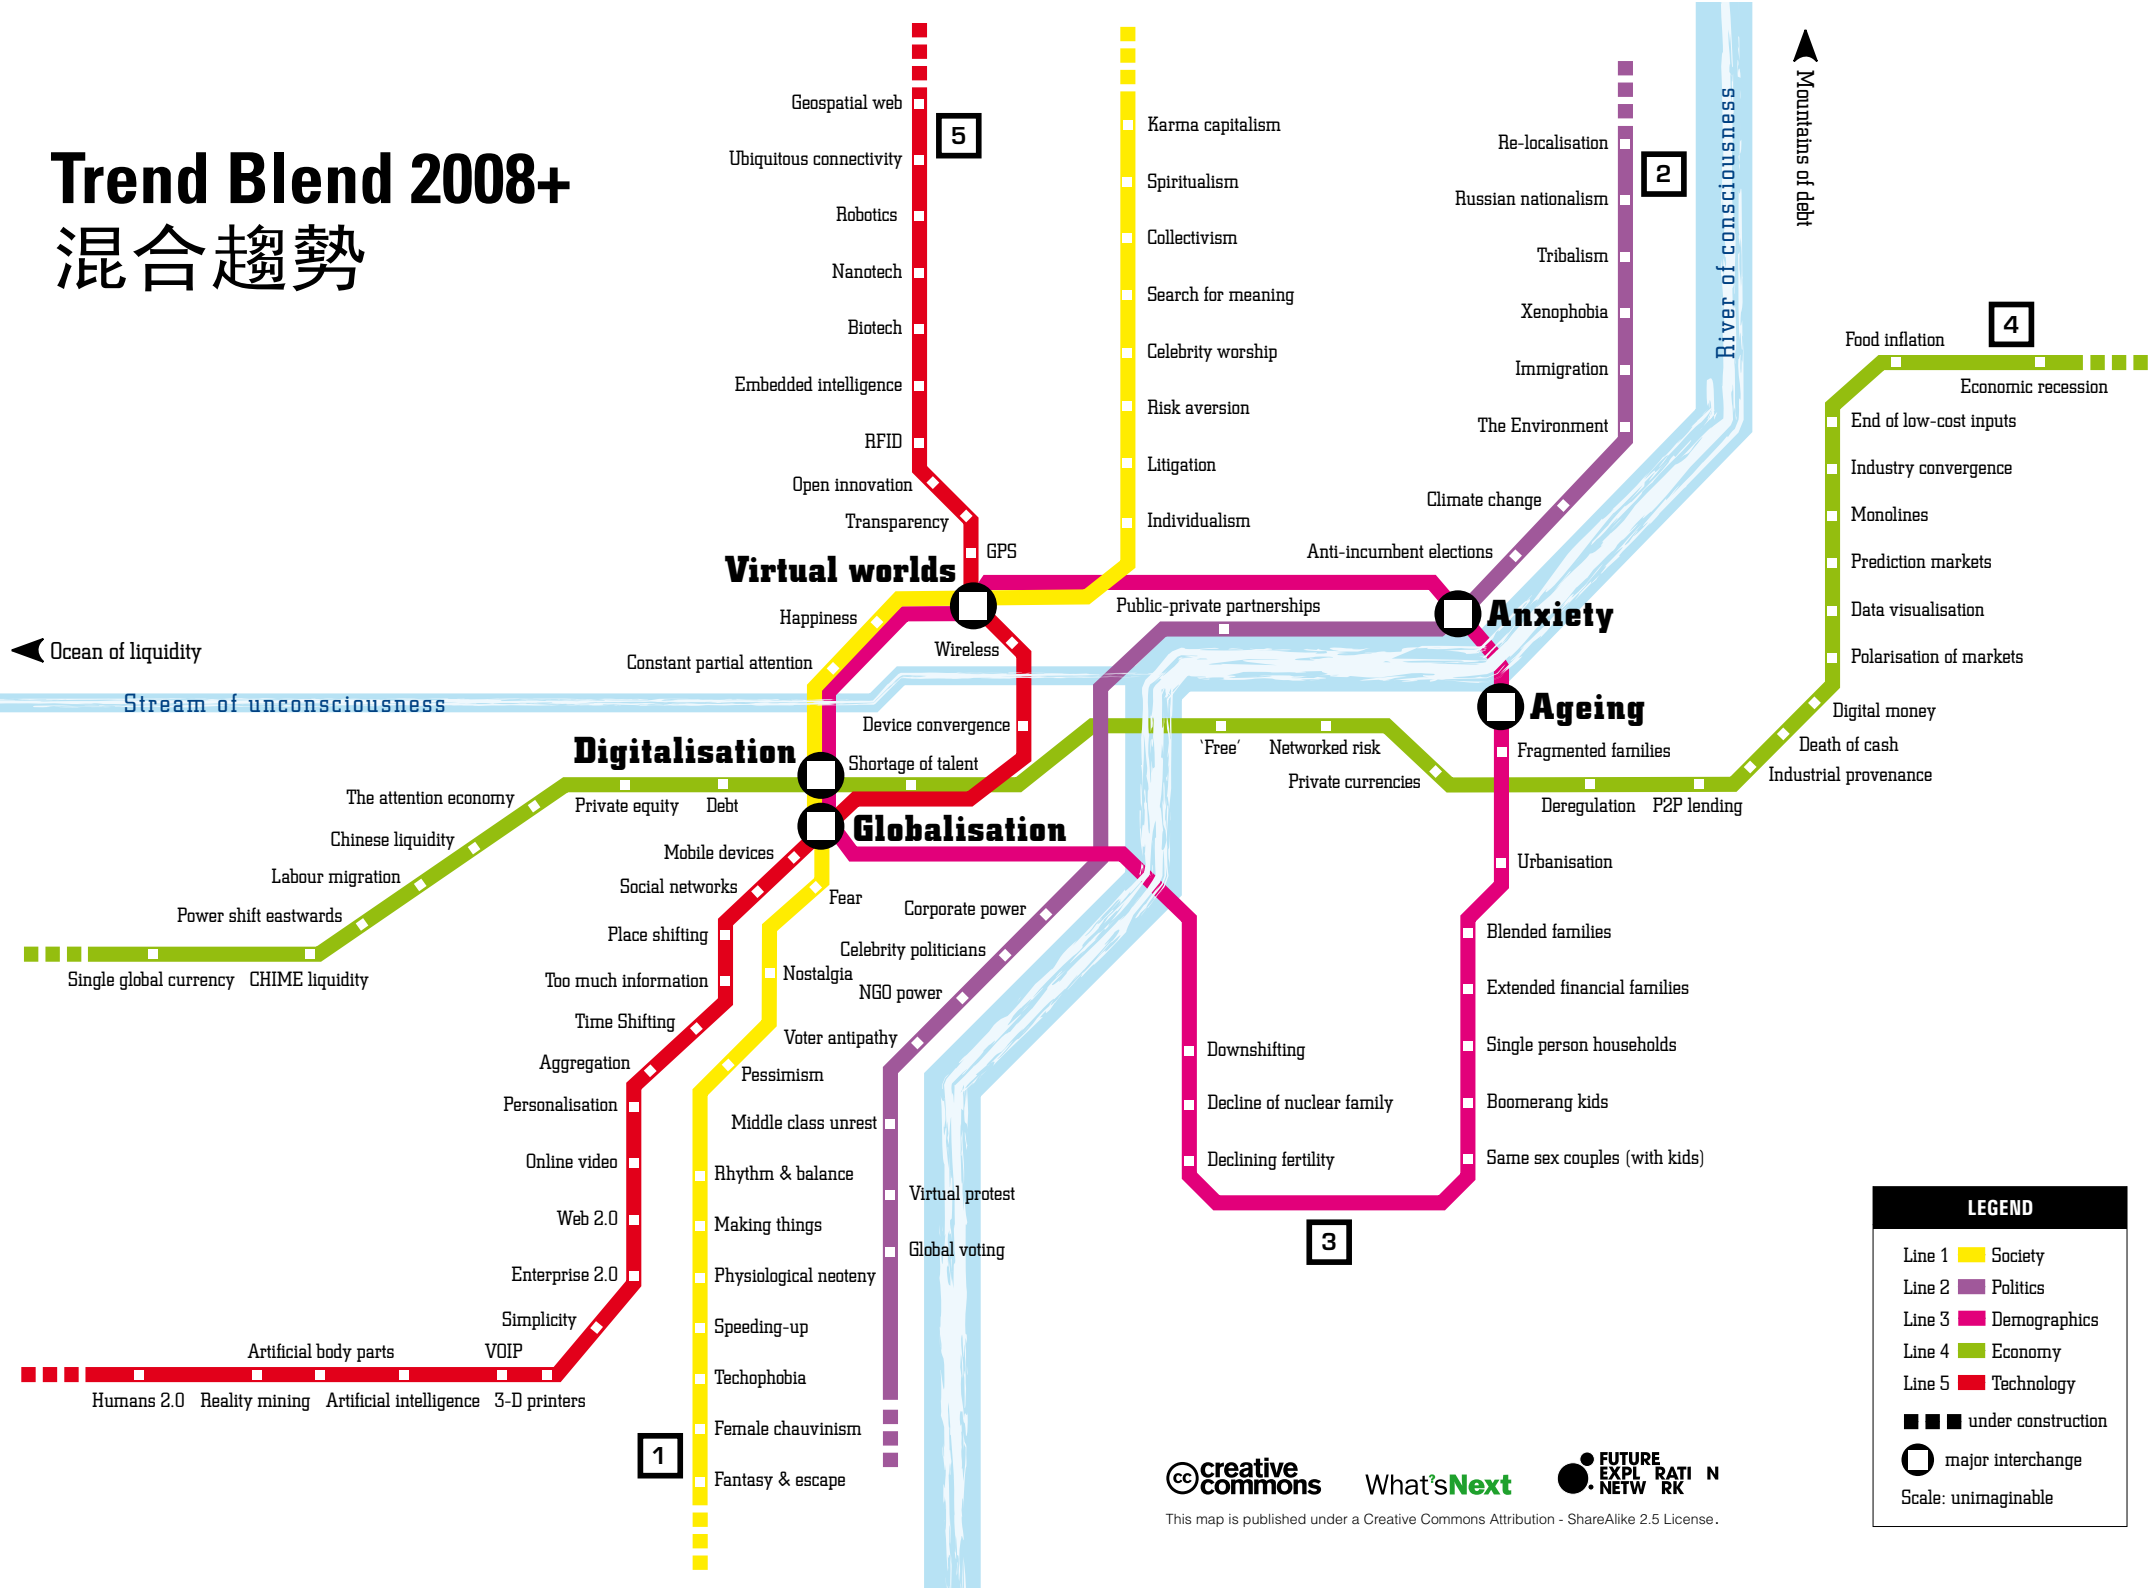

Trend Blend 2008+

混合趨勢

LEGEND

- Line 1: Society (Yellow)
- Line 2: Politics (Purple)
- Line 3: Demographics (Pink)
- Line 4: Economy (Green)
- Line 5: Technology (Red)

■ ■ ■ under construction

○ major interchange

Scale: unimaginable