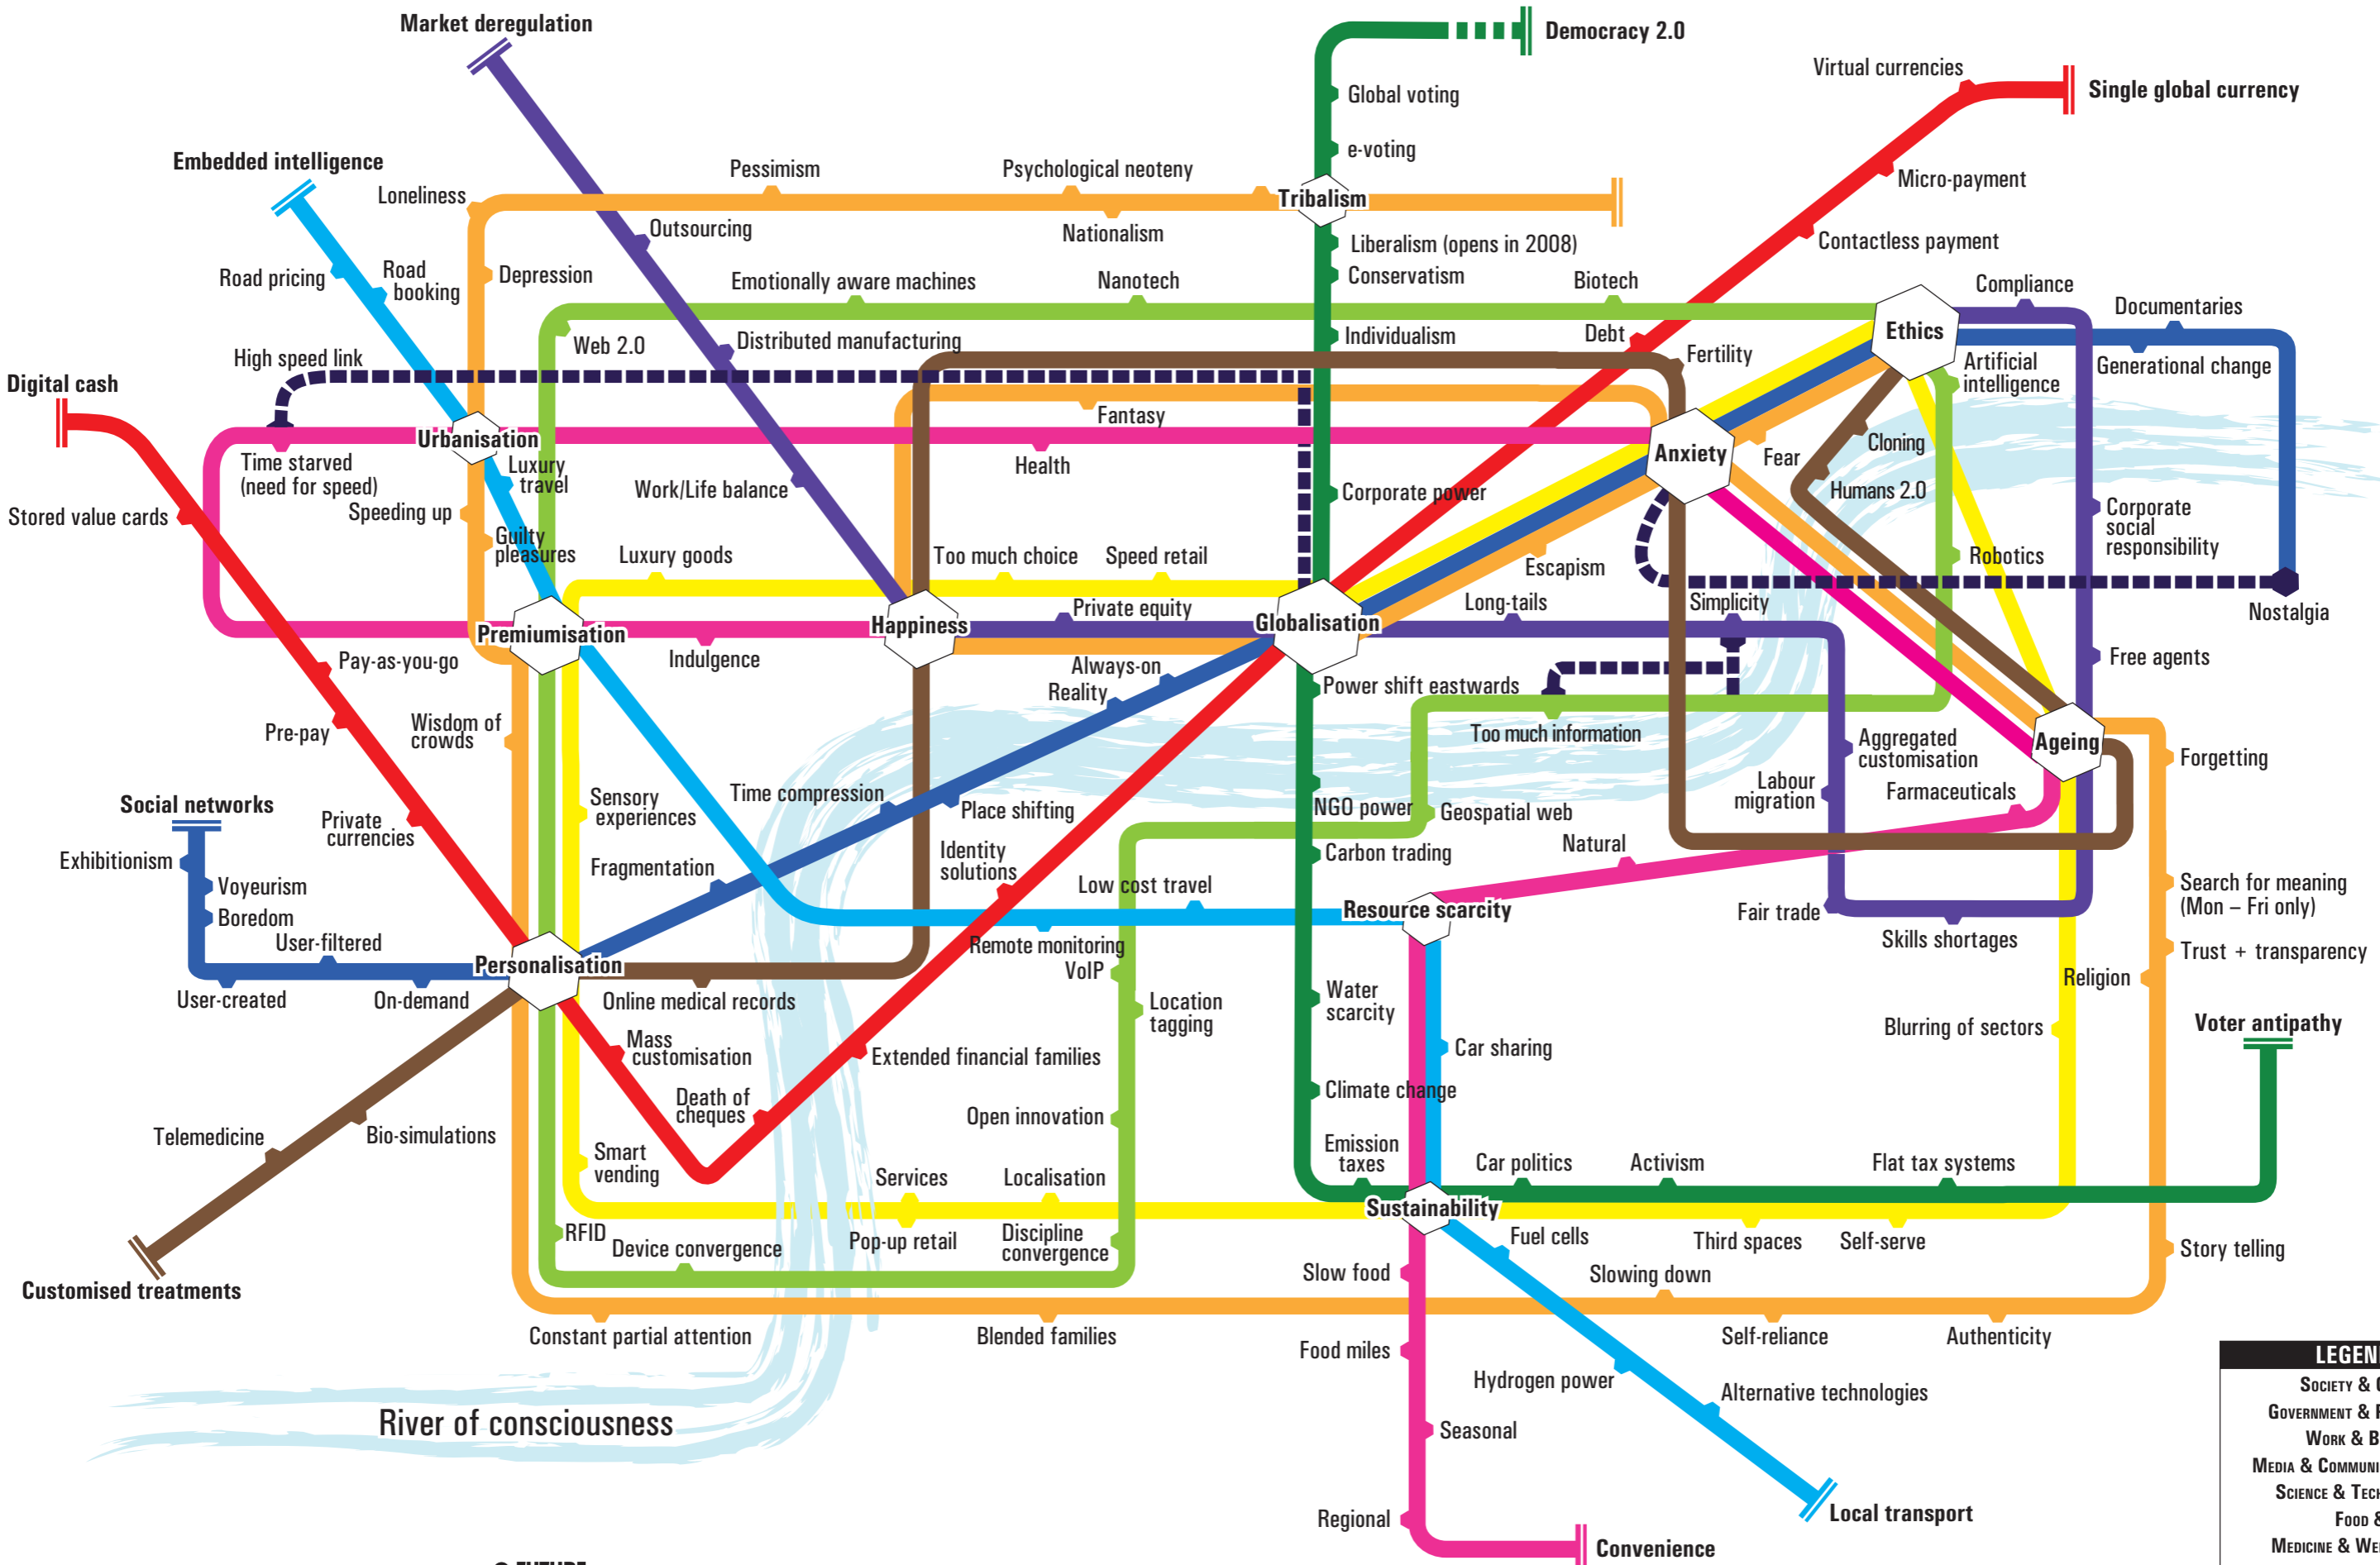

# Trend Blend 2007+

LEGEND	
SOCIETY & CULTURE	Orange
GOVERNMENT & POLITICS	Green
WORK & BUSINESS	Purple
MEDIA & COMMUNICATIONS	Blue
SCIENCE & TECHNOLOGY	Light Green
FOOD & DRINK	Pink
MEDICINE & WELL-BEING	Brown
FINANCIAL SERVICES	Red
RETAIL & LEISURE	Yellow
TRANSPORT & AUTOMOTIVE	Cyan